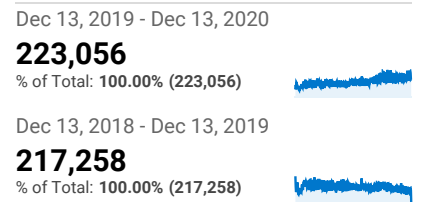

Unique Visitors

Users by User Type

User Type	Users
New Visitor	
Dec 13, 2019 - Dec 13, 2020	222,226
Dec 13, 2018 - Dec 13, 2019	215,865
% Change	2.95%
Returning Visitor	
Dec 13, 2019 - Dec 13, 2020	24,967
Dec 13, 2018 - Dec 13, 2019	25,742
% Change	-3.01%