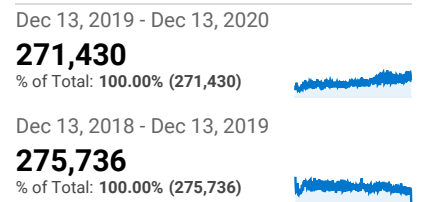

Top Twenty

Dec 13, 2019 - Dec 13, 2020
Compare to: Dec 13, 2018 - Dec 13, 2019

All Users
+0.00% Sessions

Pageviews and Unique Pageviews b...

Page	Pageviews	Unique Pageviews
/howto/computers/cut-copy-paste.htm		
Dec 13, 2019 - Dec 13, 2020	161,874	154,687
Dec 13, 2018 - Dec 13, 2019	134,377	129,482
% Change	20.46%	19.47%
/default.htm		
Dec 13, 2019 - Dec 13, 2020	28,029	22,468
Dec 13, 2018 - Dec 13, 2019	49,261	39,131
% Change	-43.10%	-42.58%
/employment/default.htm		
Dec 13, 2019 - Dec 13, 2020	15,266	4,726
Dec 13, 2018 - Dec 13, 2019	23,532	7,117
% Change	-35.13%	-33.60%
/news/obits/default.htm		
Dec 13, 2019 - Dec 13, 2020	14,146	8,504
Dec 13, 2018 - Dec 13, 2019	8,251	5,403
% Change	71.45%	57.39%
/levicoffin/default.htm		
Dec 13, 2019 - Dec 13, 2020	10,316	7,101
Dec 13, 2018 - Dec 13, 2019	13,648	9,347
% Change	-24.41%	-24.03%
/news/default.htm		
Dec 13, 2019 - Dec 13, 2020	10,086	5,935
Dec 13, 2018 - Dec 13, 2019	10,380	6,264
% Change	-2.83%	-5.25%

Pageviews

Sessions and % New Sessions by Default Channel ...

Default Channel Grouping	Sessions	% New Sessions
Organic Search		
Dec 13, 2019 - Dec 13, 2020	209,937	85.82%
Dec 13, 2018 - Dec 13, 2019	191,095	83.64%
% Change	9.86%	2.60%
Direct		
Dec 13, 2019 - Dec 13, 2020	52,341	65.37%
Dec 13, 2018 - Dec 13, 2019	59,202	70.28%
% Change	-11.59%	-6.99%
Referral		
Dec 13, 2019 - Dec 13, 2020	6,431	78.88%
Dec 13, 2018 - Dec 13, 2019	20,762	61.03%
% Change	-69.03%	29.25%
Social		
Dec 13, 2019 - Dec 13, 2020	2,702	89.97%
Dec 13, 2018 - Dec 13, 2019	4,677	81.72%
% Change	-42.23%	10.10%
(Other)		
Dec 13, 2019 - Dec 13, 2020	13	92.31%
Dec 13, 2018 - Dec 13, 2019	0	0.00%
% Change	100.00%	100.00%
Email		
Dec 13, 2019 - Dec 13, 2020	6	33.33%
Dec 13, 2018 - Dec 13, 2019	0	0.00%
% Change	100.00%	100.00%

Pageviews by Page