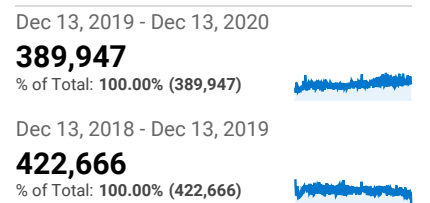

Hits

Sessions and % New Sessions by D...

Default Channel Grouping	Sessions	% New Sessions
Organic Search		
Dec 13, 2019 - Dec 13, 2020	209,937	85.82%